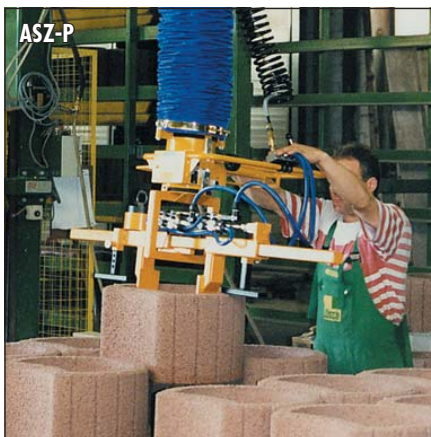

ASZ

Sorting Clamp ASZ / ASZ-R

This universal outsourcing clamp has a wide adjustable opening width and can be used for a wide range of products.

There are two different variations:

1. ASZ for the efficient outsourcing of concrete steps, kerb stones and similar.
2. ASZ-R for the handling of sewerage elements. The grippers are prism-shaped to grip the round contour of the rings.

Standard Specifications:

- ▶ Lifting eye for attaching to crane hook
- ▶ Lifting handle
- ▶ Handle with turning range 90° depending on space.
- ▶ Exchangeable rubber metal bars, to suit the requirements.
- ▶ Automatic release for fully automatical switch-over from "full" to "empty".

Please note:

Designed and suitable to grip single stones or elements only. This is not the proper equipment for handling a complete row of stones.

Type	Pack width W mm (in)	Inside Height mm (in)	Gripper Length L mm (in)	Working Load Limit WLL kg (lbs)	Dead Weight kg (lbs)	Order-Number
ASZ ①	600 – 1,200 (23 1/2 – 47")	120 (4 3/4")	200 (7 3/4")	250 (550)	26 (55)	5310.0259-005
Additional adapters for ASZ (to be mounted on the basic grippers of the outsourcing clamp).						
A-50			50 (2")			4310.0376
A-100			100 (4")			4310.0377
ASZ-R ①	∅ 620 – 1,200 (23 1/2 – 47")	100 (4")	300 (11 3/4")	250 (550)	34 (75)	5310.0281-003

ASZ-P

Pneumatic Sorting Clamp ASZ-P

This universal outsourcing clamp offers a versatile use due to large adjustable opening width. Optimum for slabs, kerb stones and wall-rings for plants, etc.

- ▶ Suitable for attachment to a vacuum lifting unit or to a overhead or jib crane.
- ▶ Cylinder lifting 150 mm: the further range of opening width is mechanically adjustable.