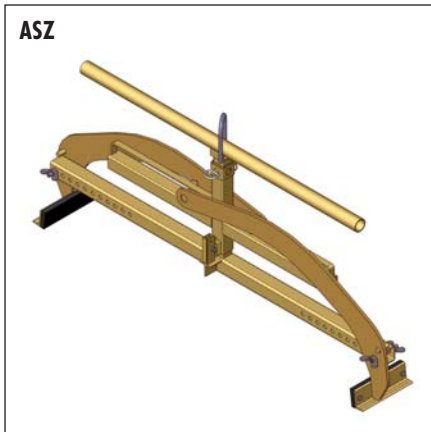

ASZ

Sorting Clamp ASZ / ASZ-R

This universal outsourcing clamp has a wide adjustable opening width and can be used for a wide range of products.

There are two different variations:

1. ASZ for the efficient outsourcing of concrete steps, kerb stones and similar.
2. ASZ-R for the handling of sewerage elements. The grippers are prism-shaped to grip the round contour of the rings.

Standard Specifications:

- ▶ Lifting eye for attaching to crane hook
- ▶ Lifting handle
- ▶ Handle with turning range 90° depending on space.
- ▶ Exchangeable rubber metal bars, to suit the requirements.
- ▶ Automatic release for fully automatical switch-over from "full" to "empty".

Please note:

Designed and suitable to grip single stones or elements only. This is not the proper equipment for handling a complete row of stones.

Type	Pack width W mm (in)	Inside Height mm (in)	Gripper Length L mm (in)	Working Load Limit WLL kg (lbs)	Dead Weight kg (lbs)	Order-Number
ASZ ①	600 – 1,200 (23 1/2 – 47")	120 (4 3/4")	200 (7 3/4")	250 (550)	26 (55)	5310.0259-005
Additional adapters for ASZ (to be mounted on the basic grippers of the outsourcing clamp).						
A-50			50 (2")			4310.0376
A-100			100 (4")			4310.0377
ASZ-R ①	∅ 620 – 1,200 (23 1/2 – 47")	100 (4")	300 (11 3/4")	250 (550)	34 (75)	5310.0281-003

ASZ-P

Pneumatic Sorting Clamp ASZ-P

This universal outsourcing clamp offers a versatile use due to large adjustable opening width. Optimum for slabs, kerb stones and wall-rings for plants, etc.

- ▶ Suitable for attachment to a vacuum lifting unit or to a overhead or jib crane.
- ▶ Cylinder lifting 150 mm: the further range of opening width is mechanically adjustable.